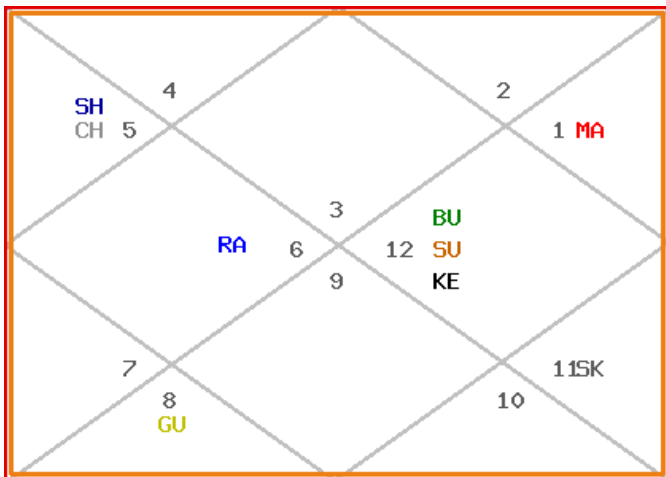

Kundli.Click

Get Free Kundli.. AnyWhere.. Anytime..
 Website : www.kundli.click Email : info@kundli.click

RAHUL & ANNU

Male Lagna Chart

Female Lagna Chart

Male Navamsha Chart [D-9]

Female Navamsha Chart [D-9]