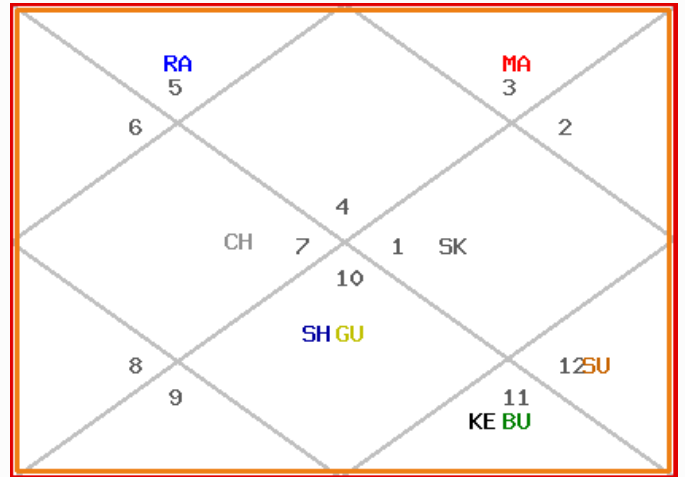

Kundli.Click

Get Free Kundli.. AnyWhere.. Anytime..
 Website : www.kundli.click Email : info@kundli.click

RAHUL & ANNU

Male Lagna Chart

Female Lagna Chart

Male Navamsha Chart [D-9]

Female Navamsha Chart [D-9]