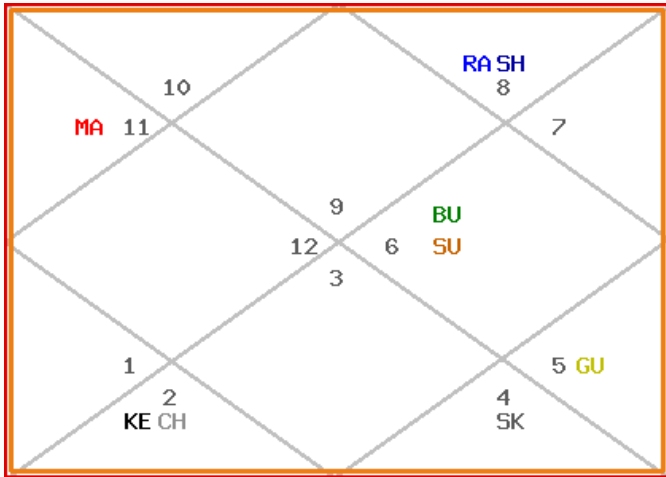

RAHUL & ANNU

Male Lagna Chart