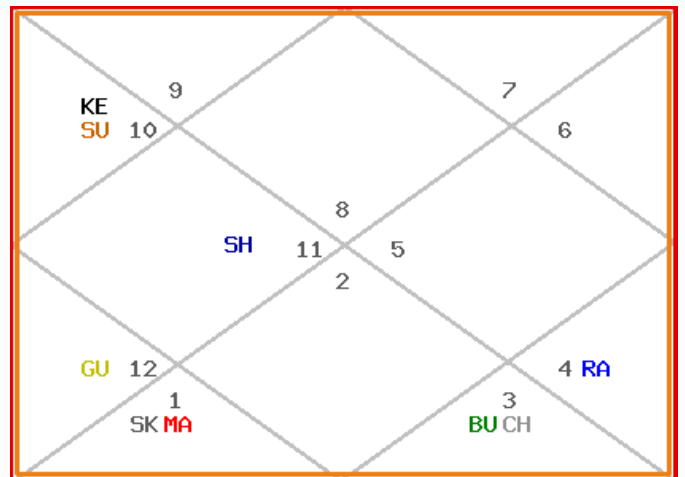

Kundli.Click

Get Free Kundli.. AnyWhere.. Anytime..
 Website : www.kundli.click Email : info@kundli.click

RAHUL & ANNU

Male Lagna Chart

Female Lagna Chart

Male Navamsha Chart [D-9]

Female Navamsha Chart [D-9]